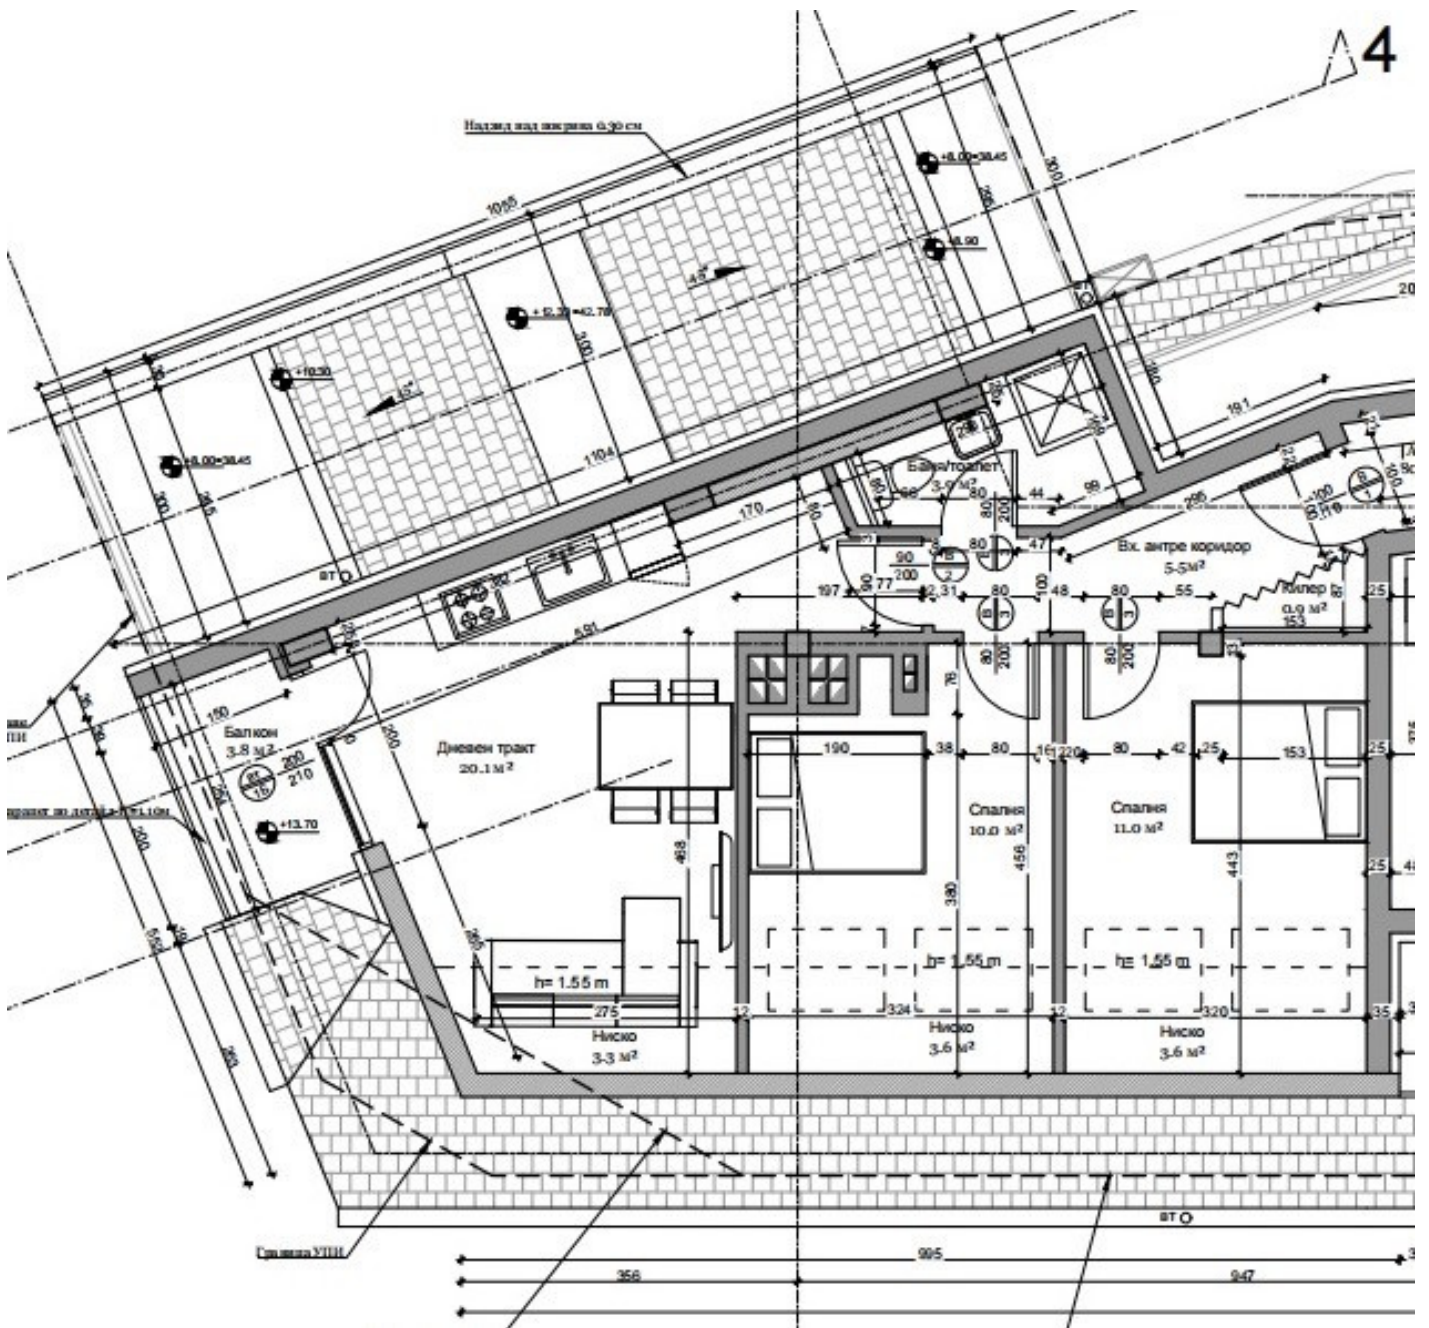

Offer ???4004 ??? 29

Price: 133 100 ???

Price per m²: 1352 ???

Area: 98 m²

Floor: Floor 6 / 6

Orientation: East

Description