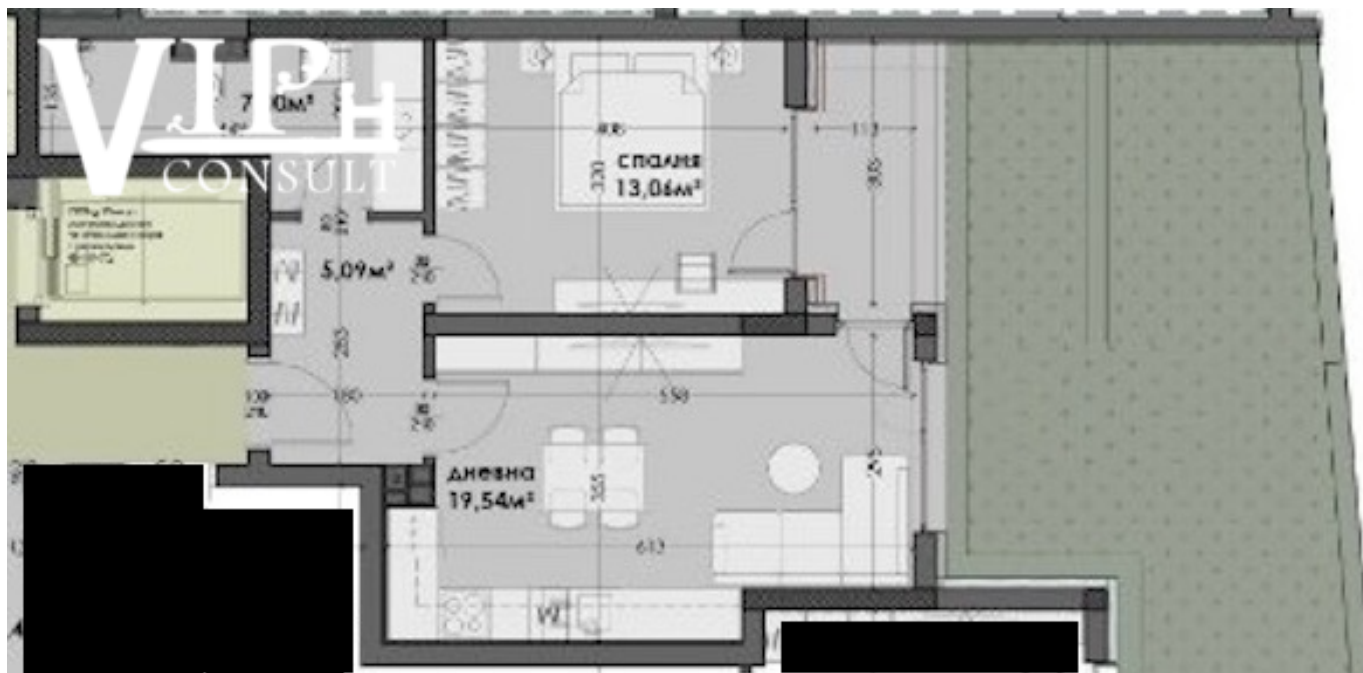

Offer ???3942 ??? 1

Price: 108 000 ???

Price per m??: 1714 ???

Area: 63 m??

Floor: Floor 1 / 10

Orientation: East

Description