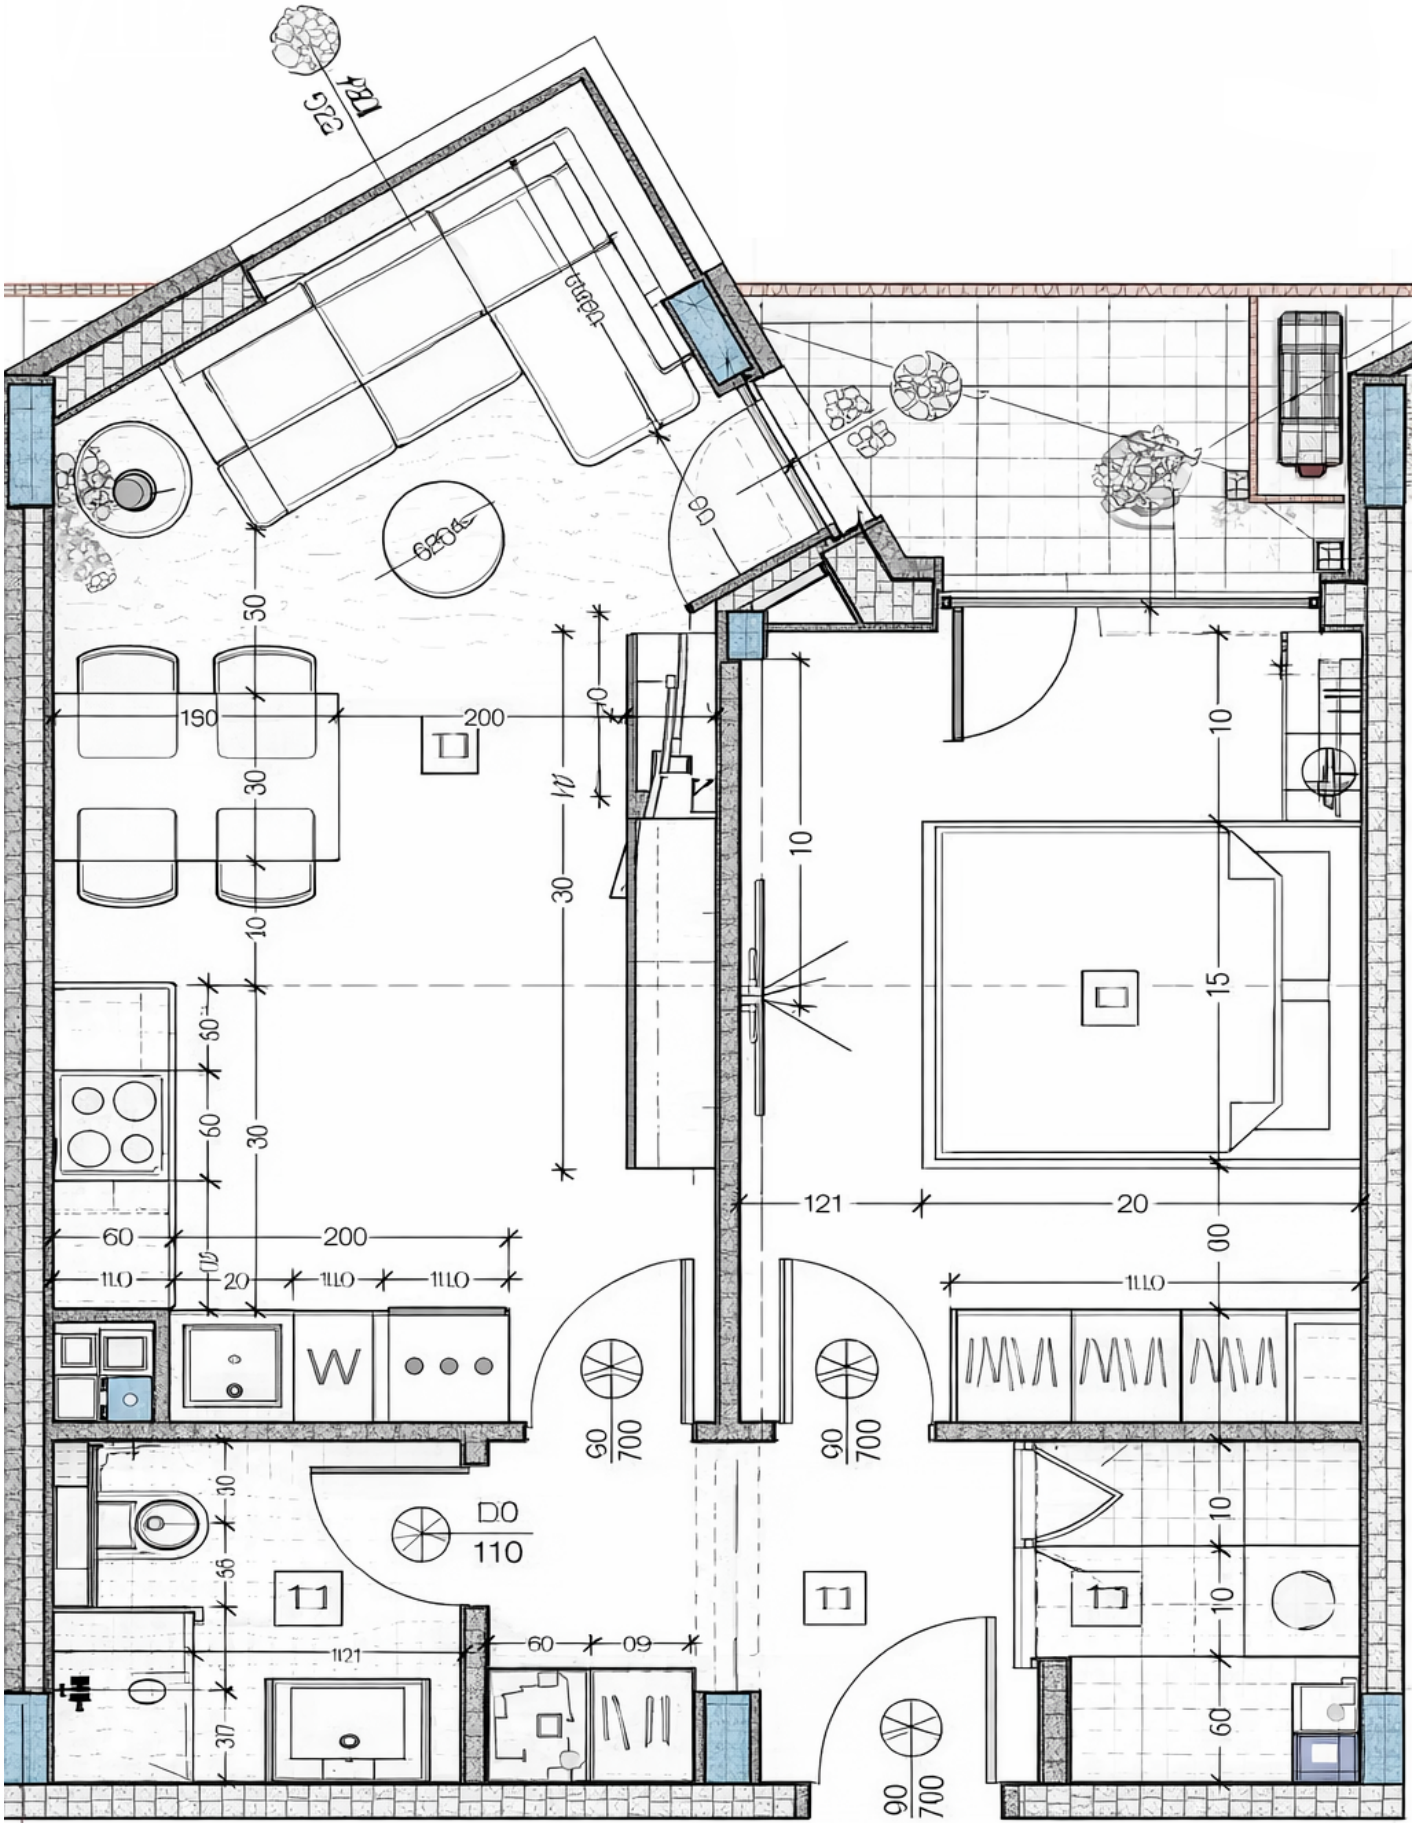

Offer ???3941 ??? ??21

54.1

Area: 64 m??

Floor: Floor 2 / 4

Orientation: West

Description