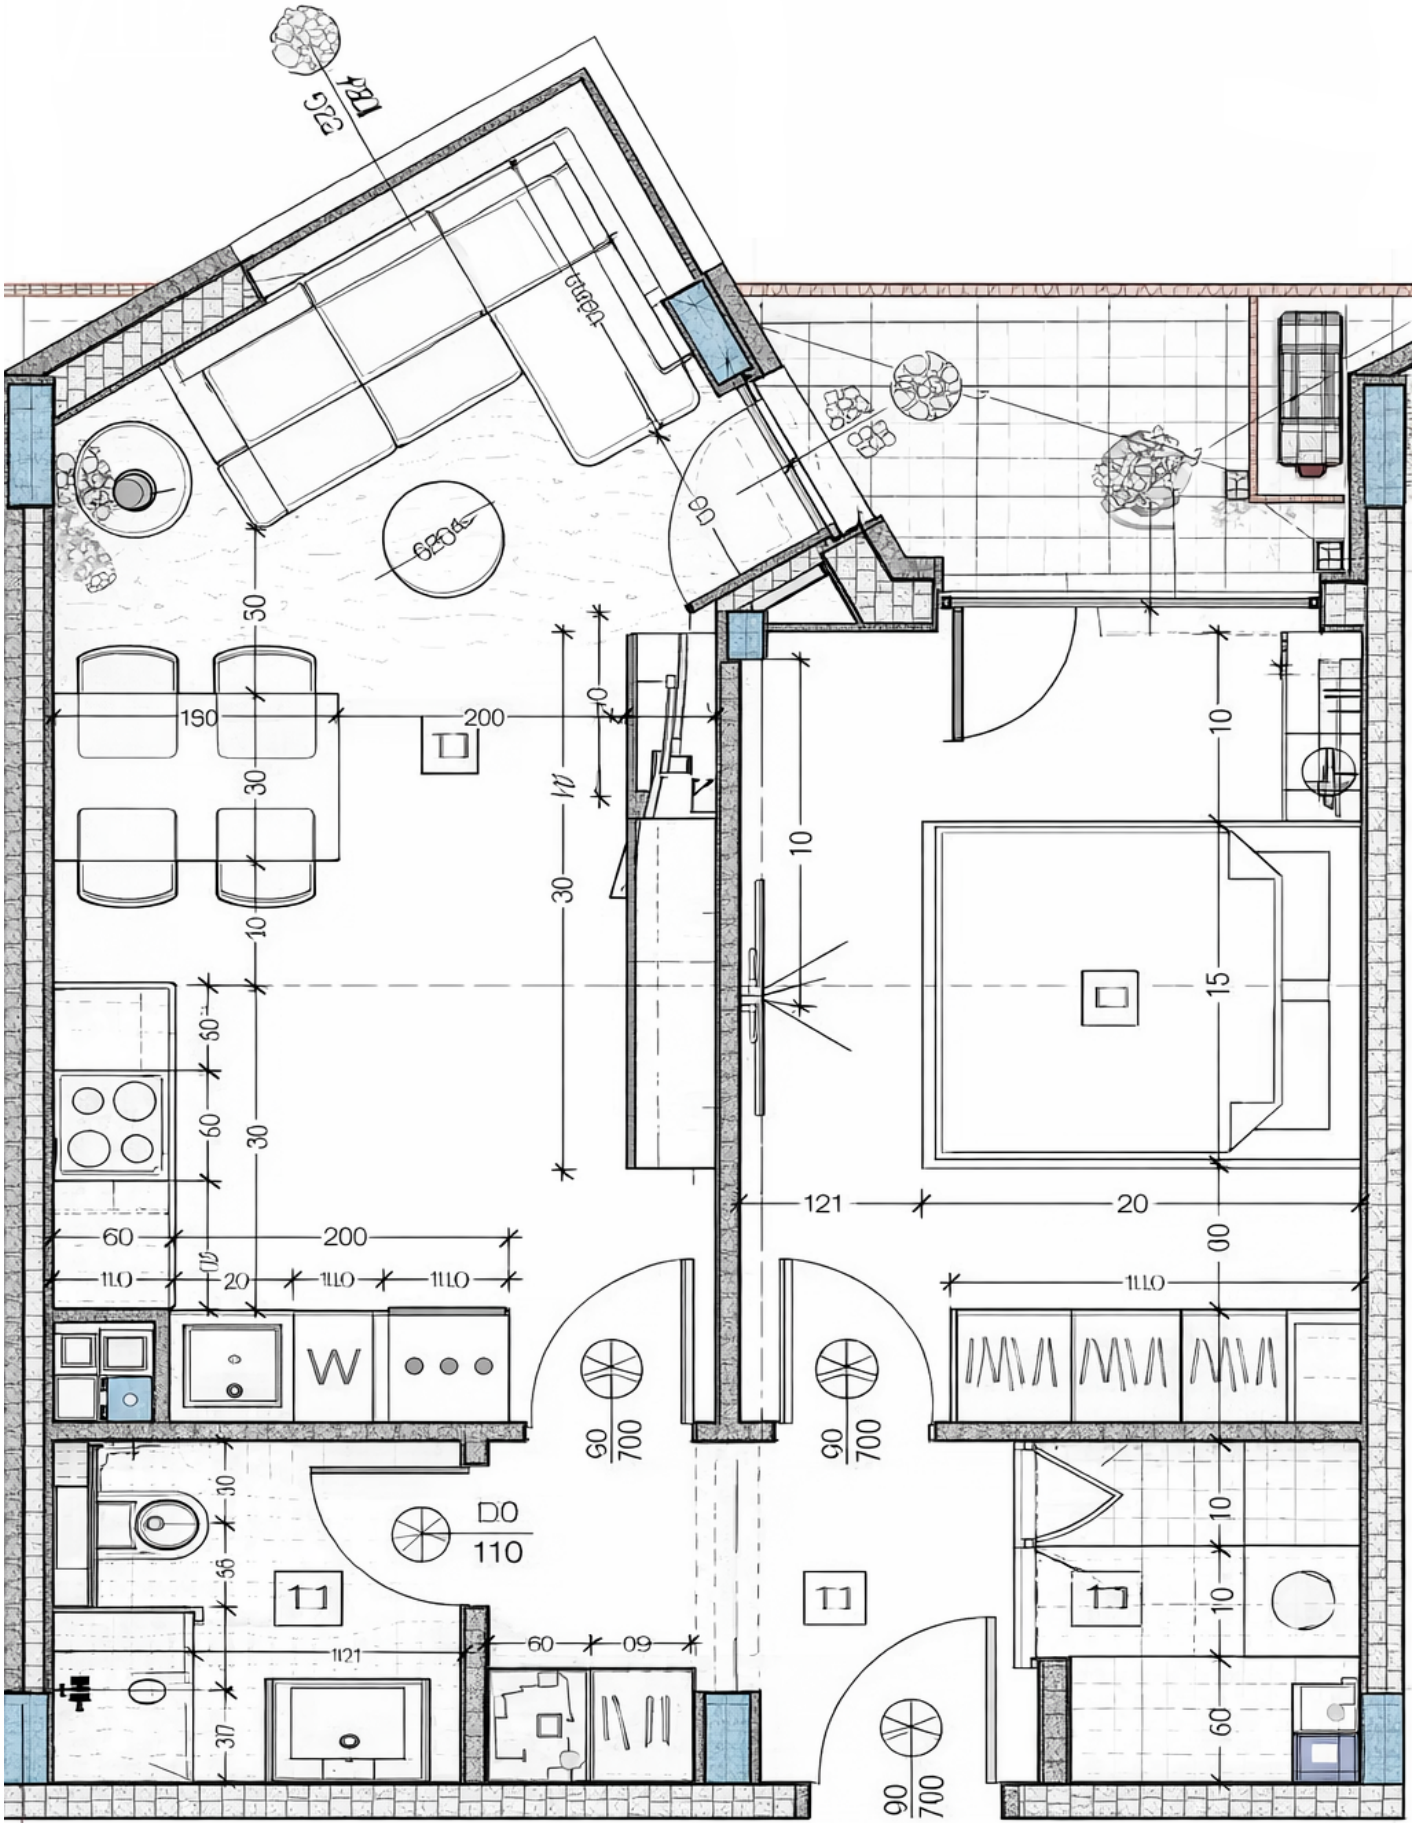

Offer ???3937 ??? ??17

54.1

Price: 95 000 ???

Price per m??: 1482 ???

Area: 64 m??

Floor: Floor 2 / 4

Orientation: East

Description