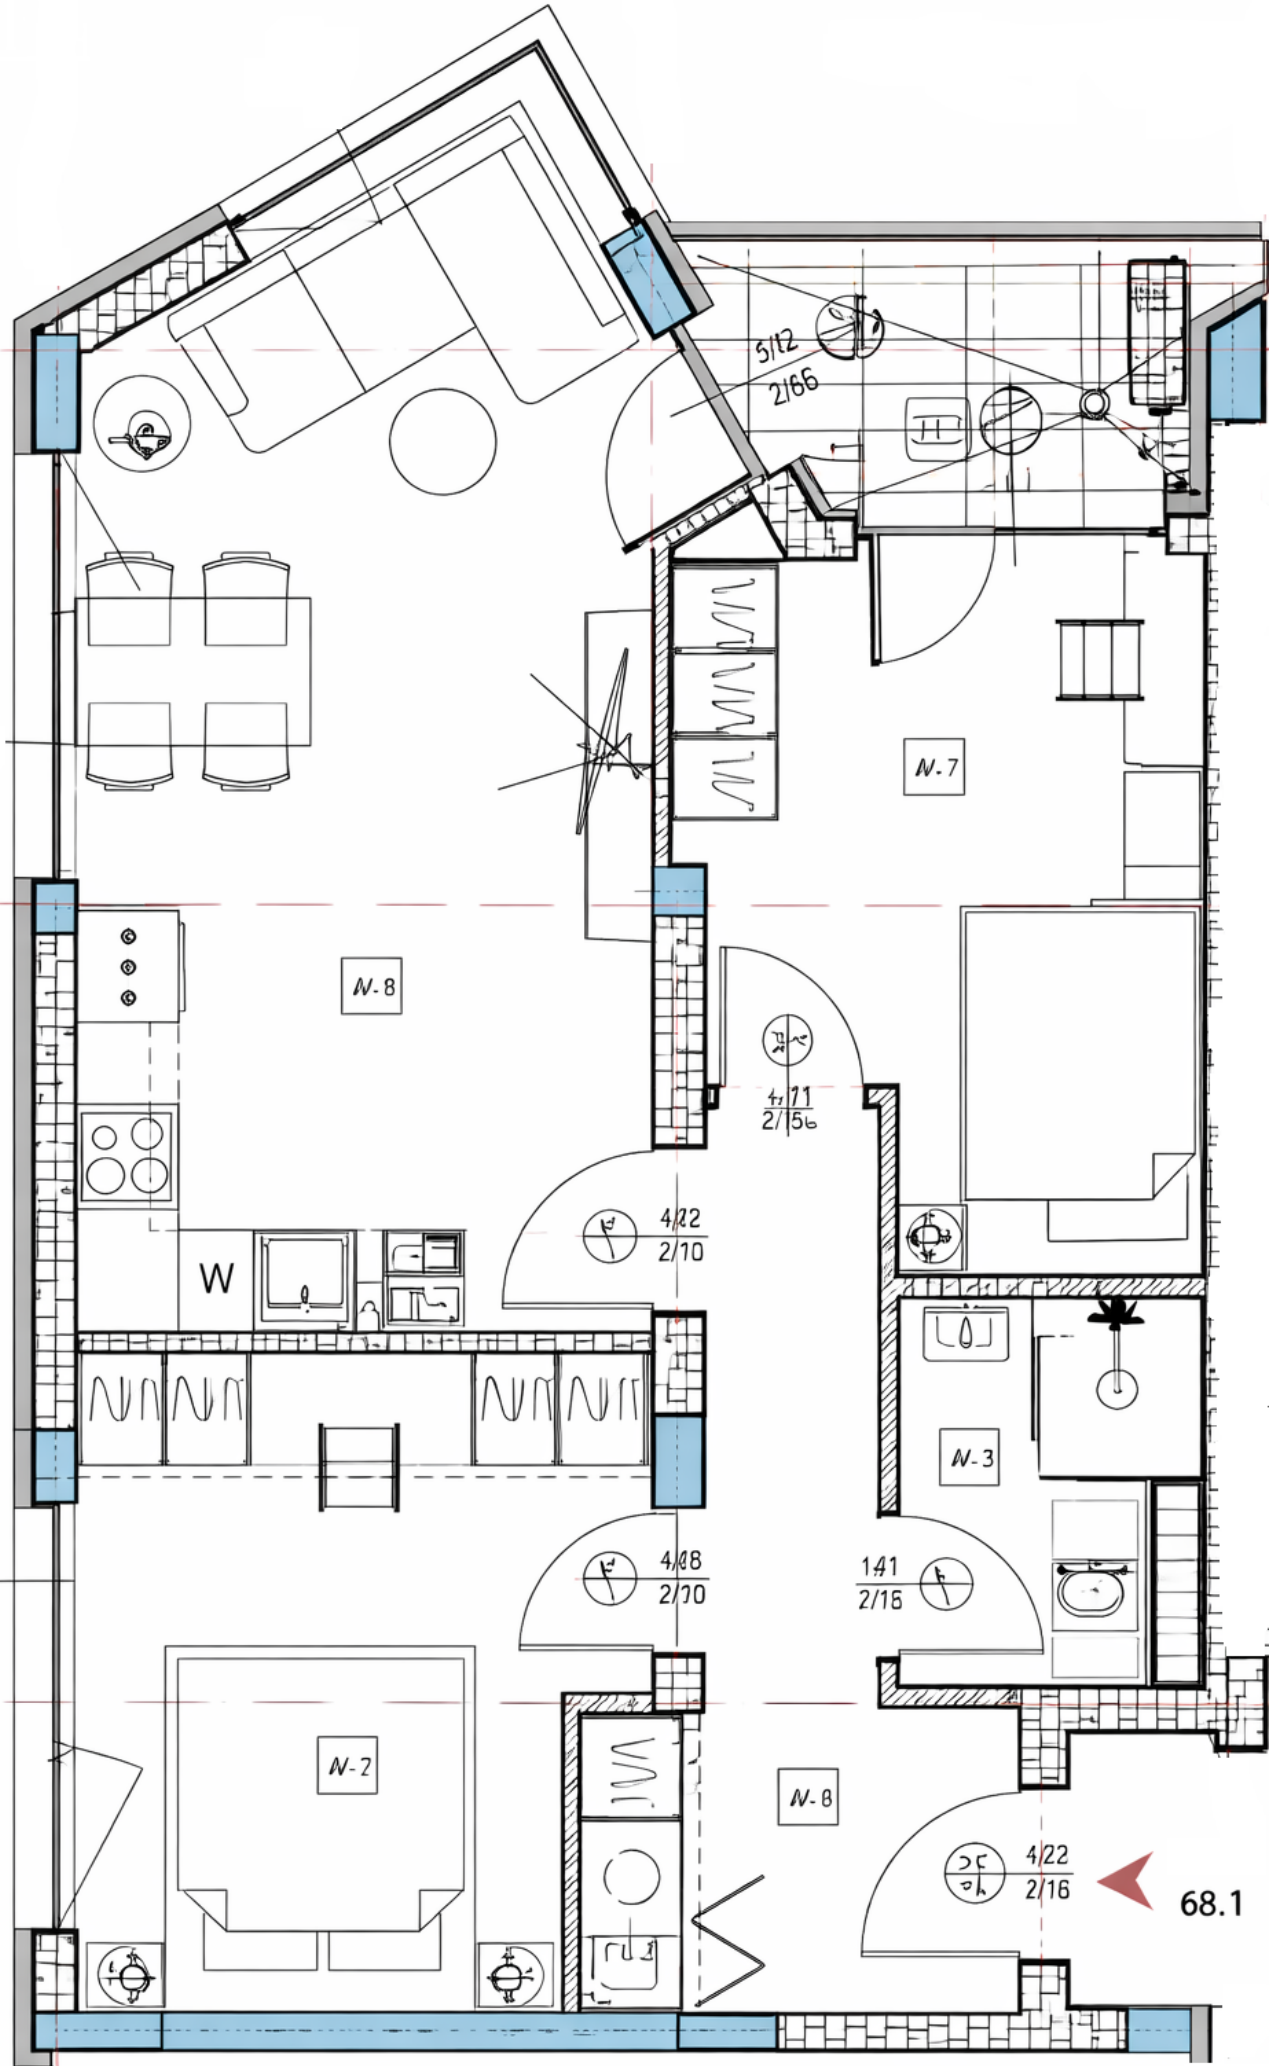

Offer ???3936 ??? ??16

Price: 120 000 ???

Price per m??: 1542 ???

Area: 78 m??

Floor: Floor 2 / 4

Orientation: West, Northwest

Description