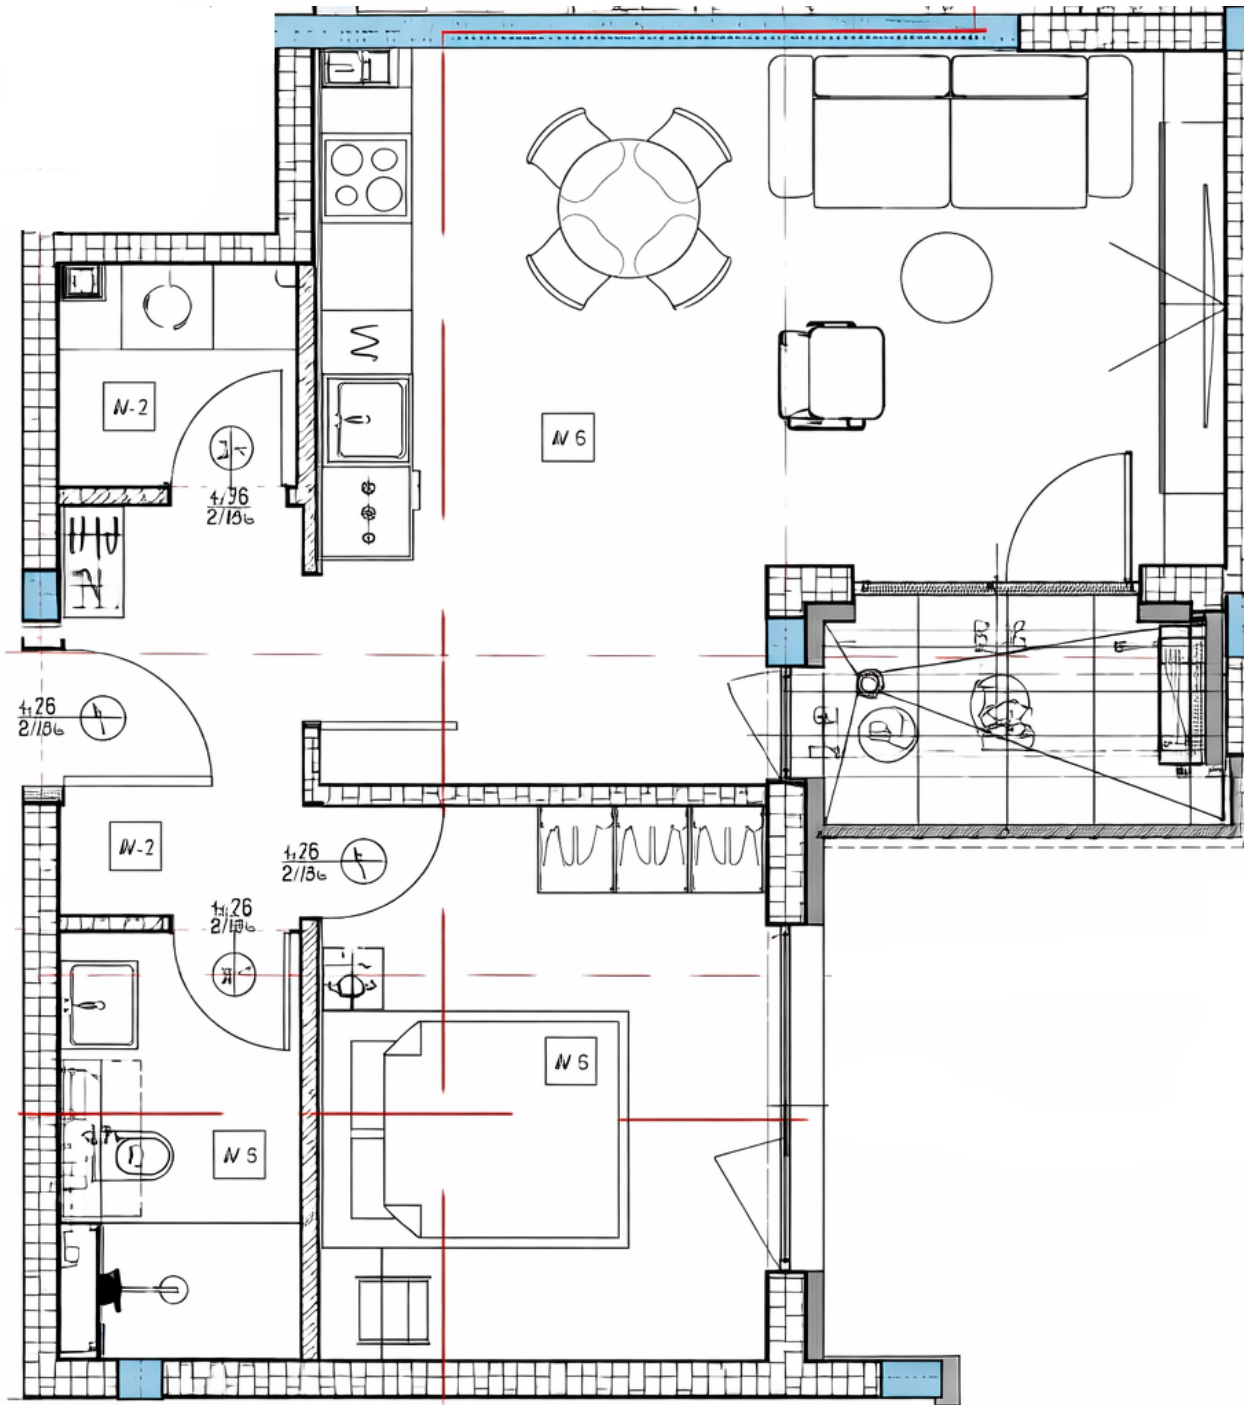

Offer ???3935 ??? ??43

Price: 96 000 ???

Price per m??: 1386 ???

Area: 69 m??

Floor: Floor 3 / 4

Orientation: East, South

Description