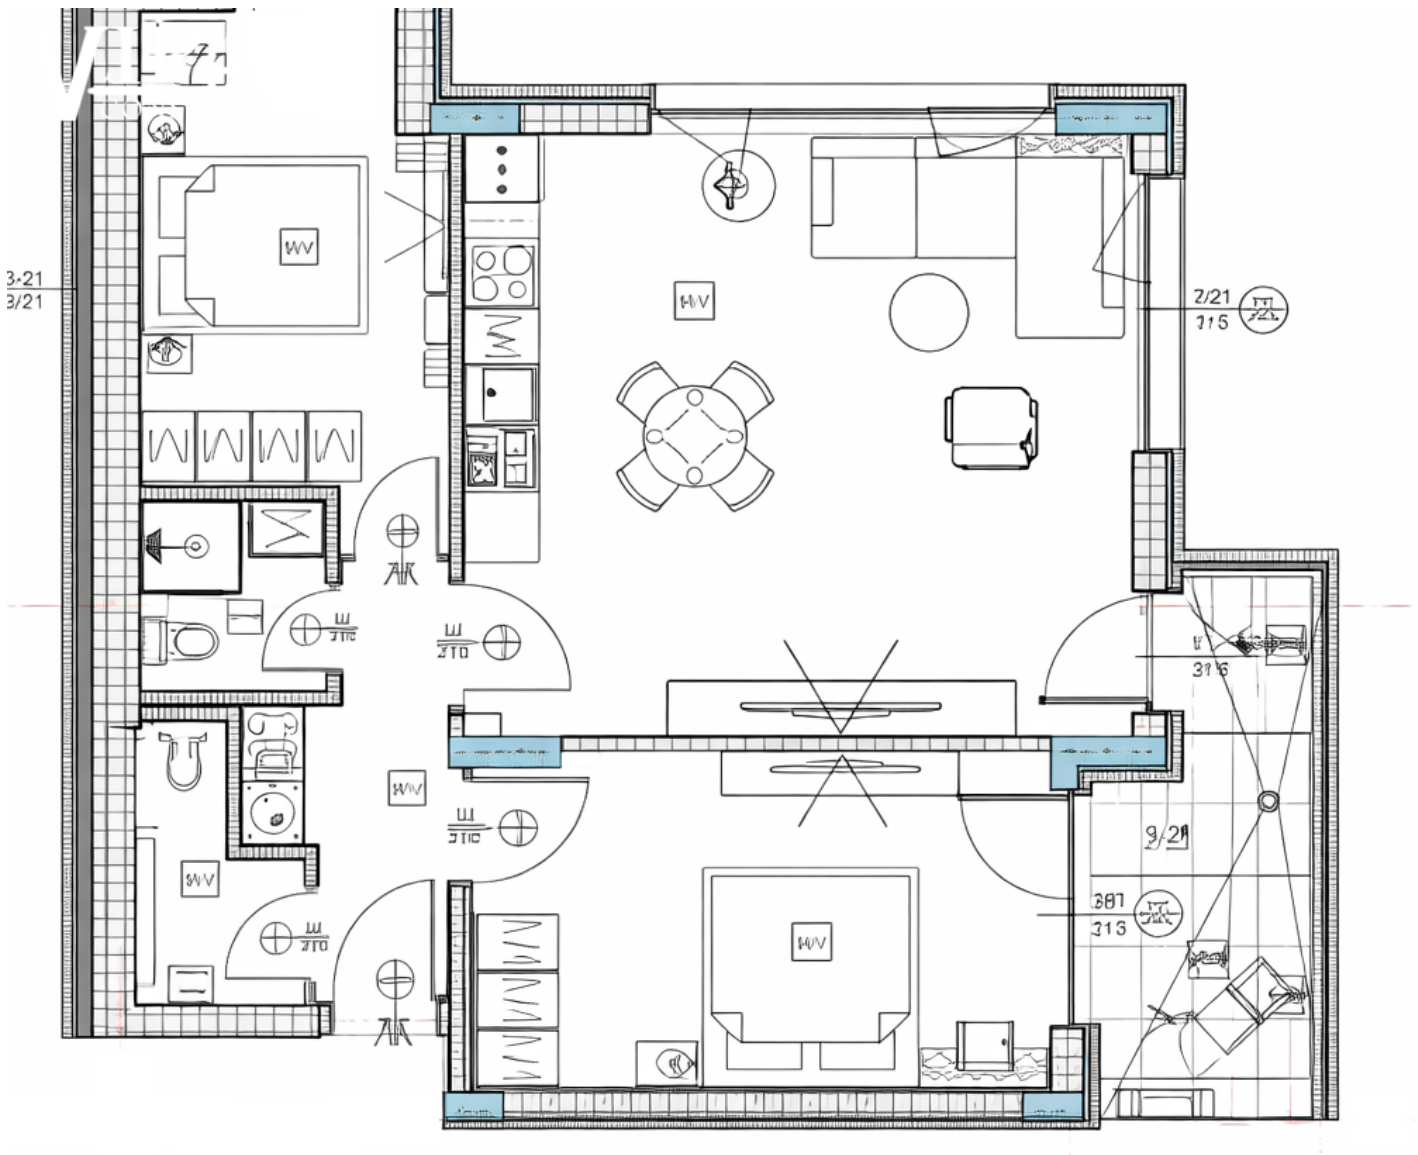

Offer ???3933 ??? ??39

Price: 145 000 ???

Price per m??: 1558 ???

Area: 93 m??

Floor: Floor 3 / 4

Orientation: East, South

Description