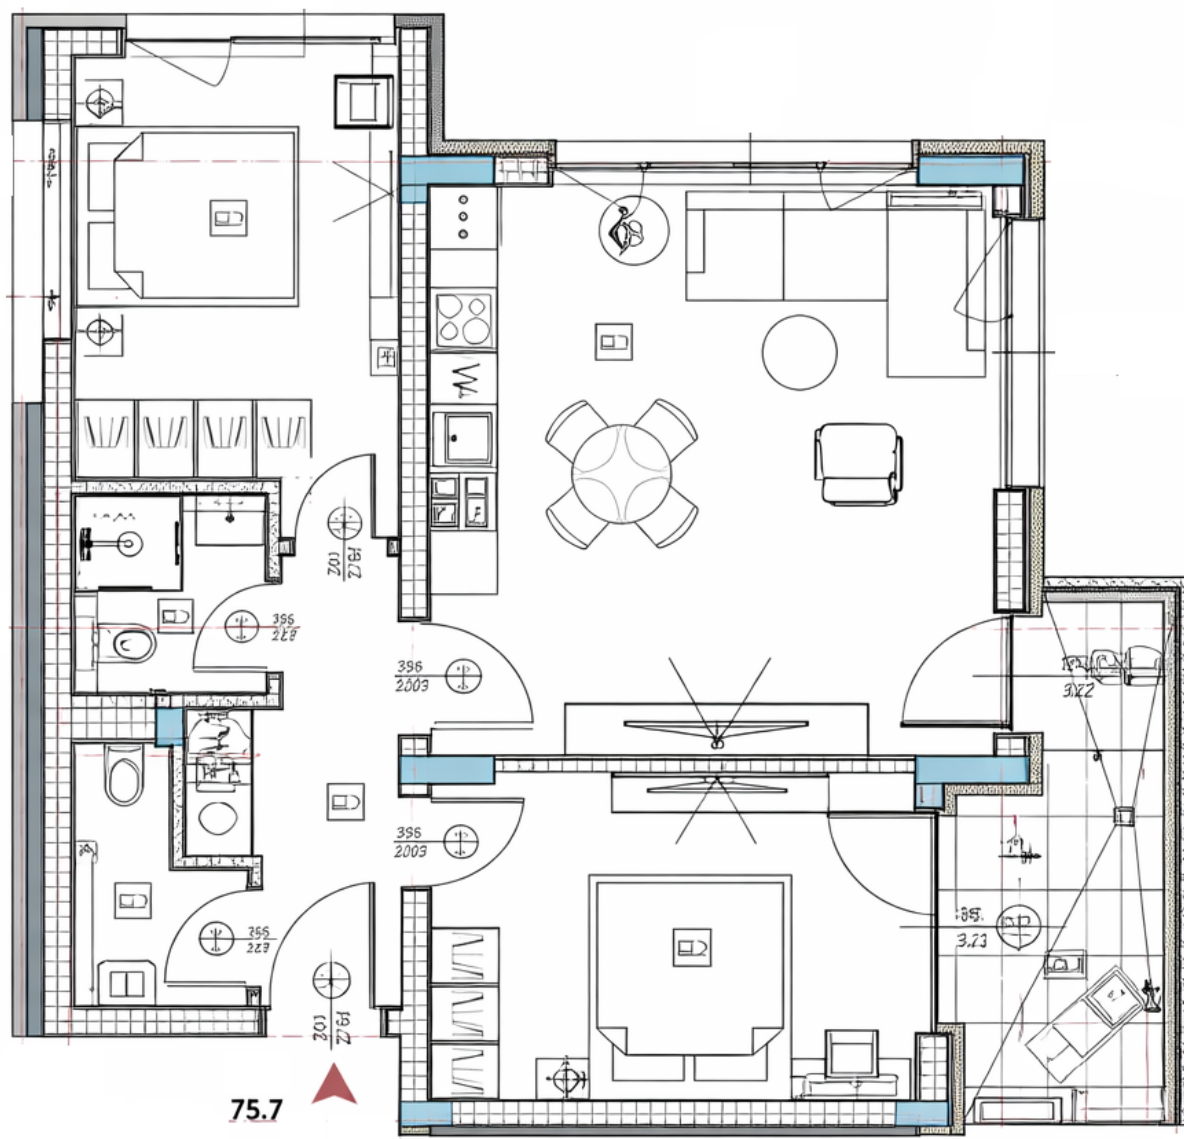

Offer ???3932 ??? ??38

Price: 140 000 ???

Price per m??: 1504 ???

Area: 93 m??

Floor: Floor 3 / 4

Orientation: East, Northeast

Description