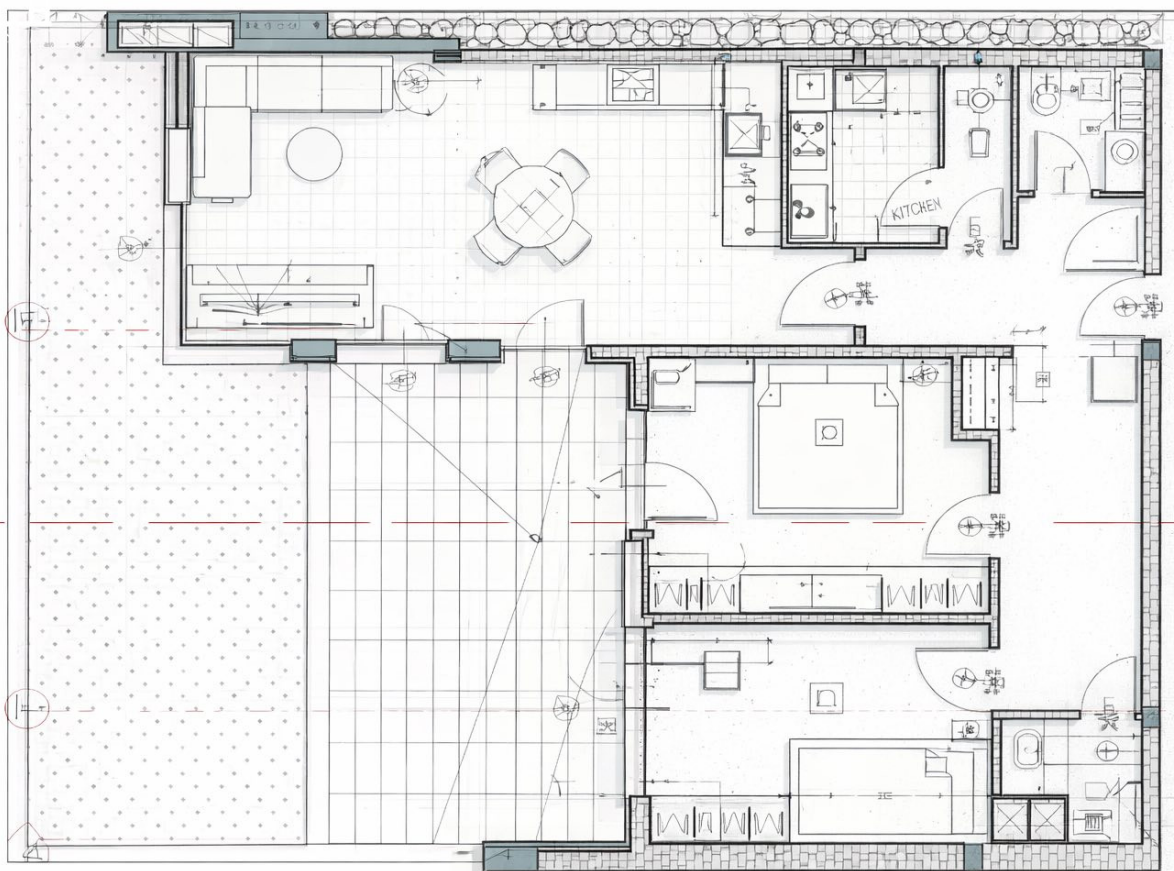

Offer ???3923 ??? 15

Price: 138 000 ???

Price per m??: 1402 ???

Area: 98 m??

Floor: Floor 1 / 4

Orientation: West

Description